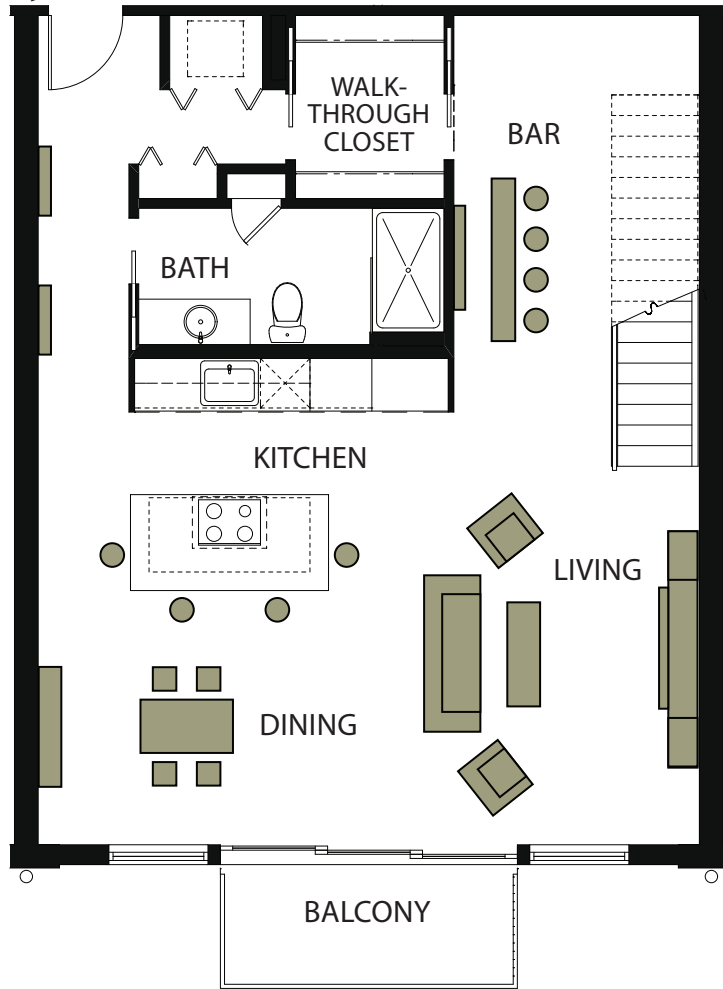

THE LOFTS AT SoMa

1,503SF

rooftop

FloorFour

Unit403

1 Bed/2 Bath