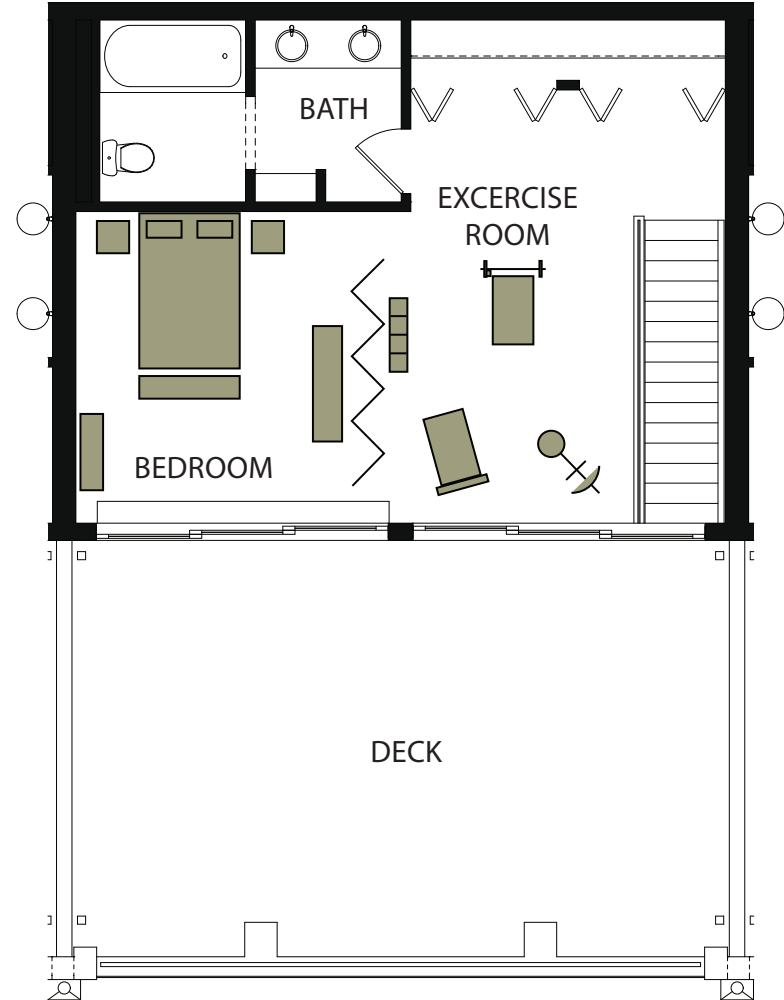

THE LOFTS AT SoMa

1,503SF

rooftop

FloorFour

Unit403

1 Bed/2 Bath