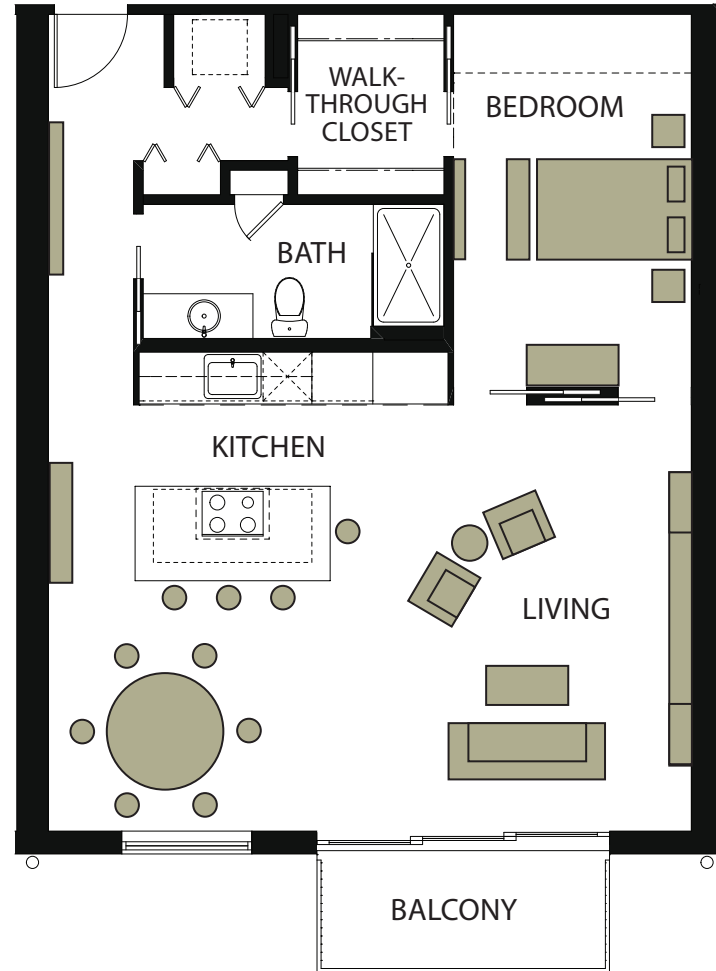

THE LOFTS AT SoMa

960SF

960SF

Floor Two

Units 202 & 204

1 Bed / 1 Bath

THE **LOFTS** AT
SoMa

938SF

938SF

Floor Three

Units 302 & 304

1 Bed / 1 Bath