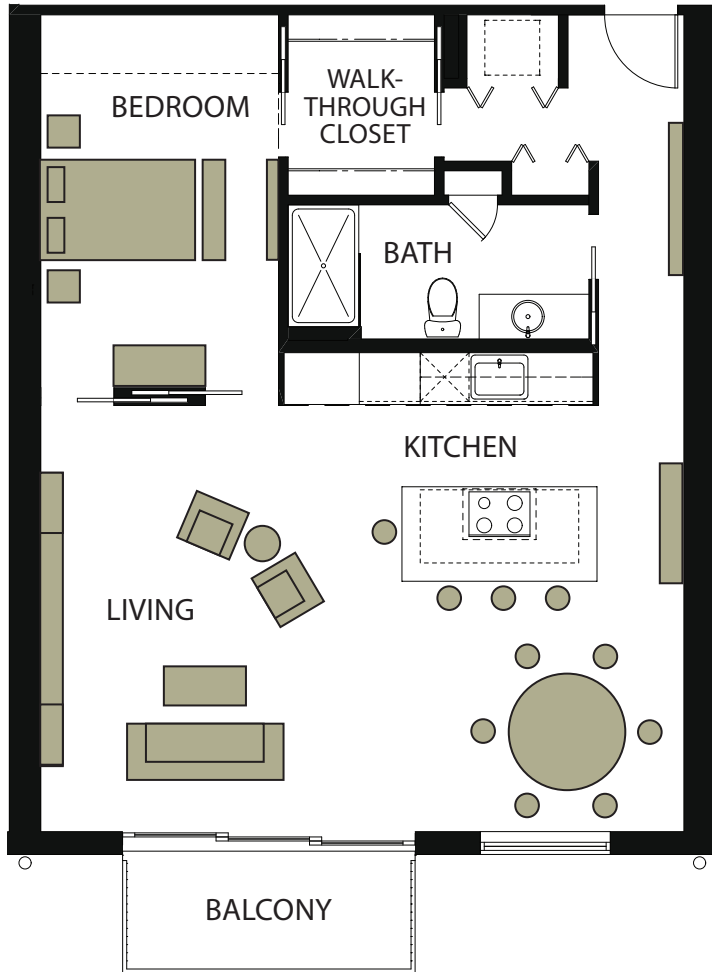

THE LOFTS AT SoMa

960SF

960SF

Floor Two

Units 202 & 204

1 Bed / 1 Bath

THE **LOFTS** AT
SoMa

938SF

938SF

Floor Three

Units 302 & 304

1 Bed / 1 Bath